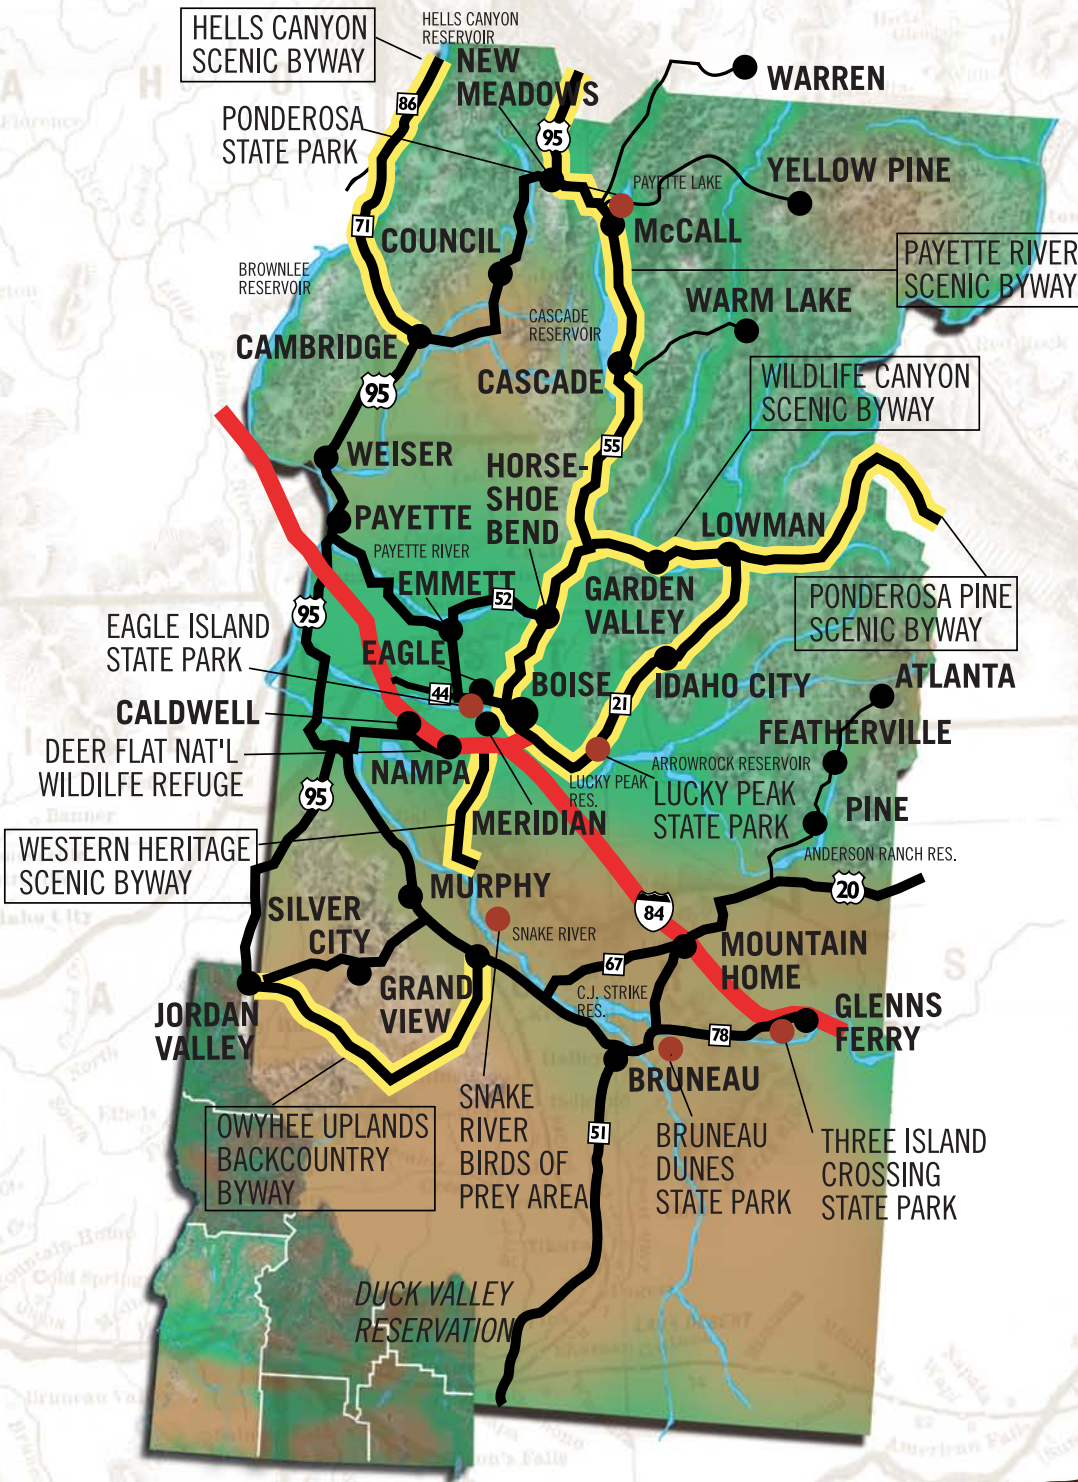

# TRAVEL MAP: Southwest Idaho

FOR IDEAS ON WHERE TO STAY AND WHAT TO DO WHEN WANDERING SOUTHWEST IDAHO, GO TO [WWW.SWITA.ORG](http://WWW.SWITA.ORG)